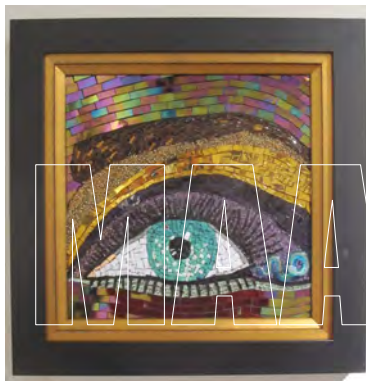

Belinda Conibeer
Window to Her Soul....