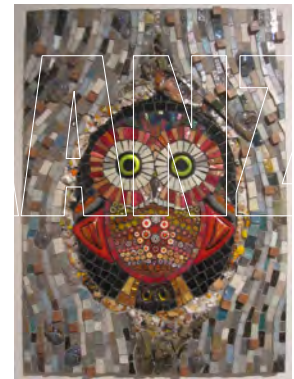

Lucy Cleary
Peek-a-Boo